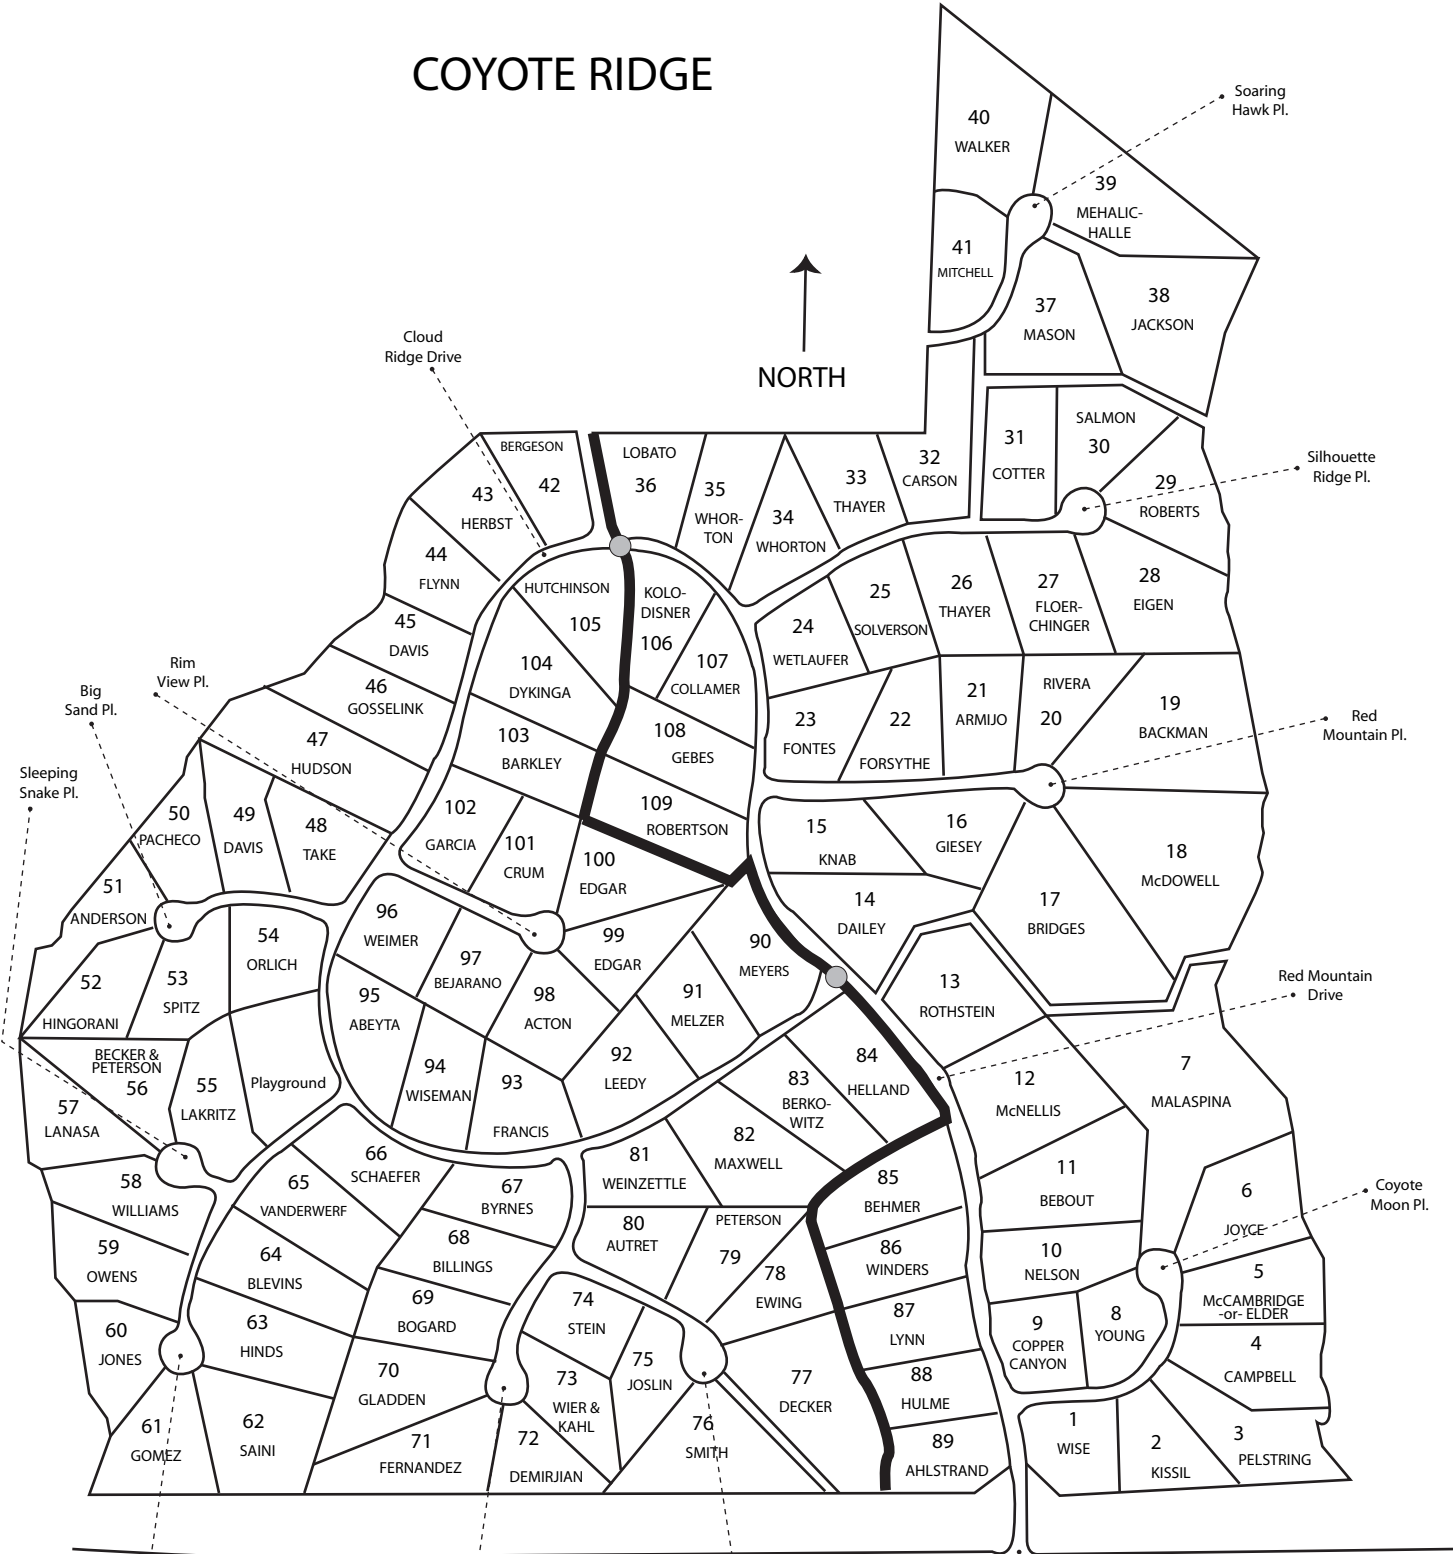

COYOTE RIDGE

NORTH

= GATES
 = GATED AREA